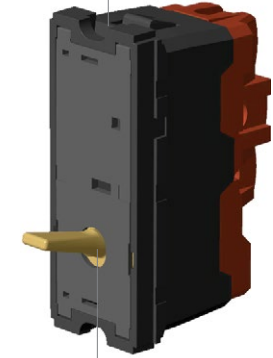

TG9 Series switches are available in Metal Chrome Glossy, Metal Chrome Matt, Metal Black Glossy, Metal Mellow Gold and Plastic Quartz Gray versions.