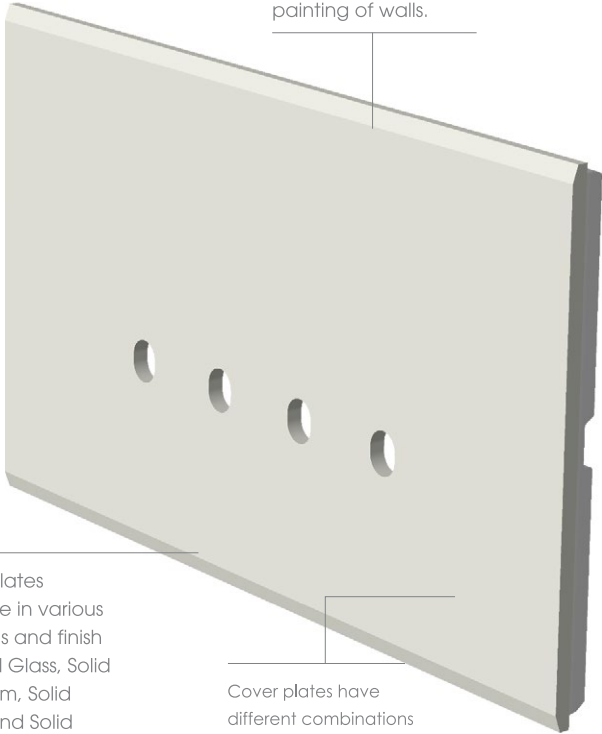

TG9 Series exploded view

Solid, heavy products with fine precision engineering resulting in trouble-free operation.

Cover plate can be snap fit onto the frames after final painting of walls.

Strong and precise locks for sturdy mounting and easy removal.