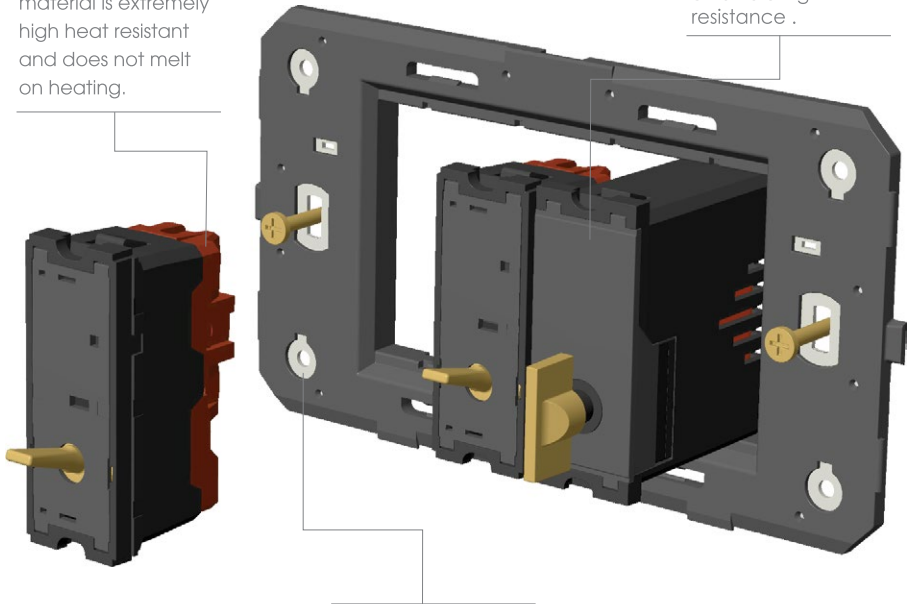

Thermoset material which can be seen in red colour is used inside to house the live metal parts. This material is extremely high heat resistant and does not melt on heating.

Engineering grade polycarbonate with high impact resistance and ultraviolet light resistance .

Bi-material frames that have high quality steel embedded inside thermoplastic. A result of advanced engineering, this combination leads to extra stiffness and tight tolerances for mounting of modules.